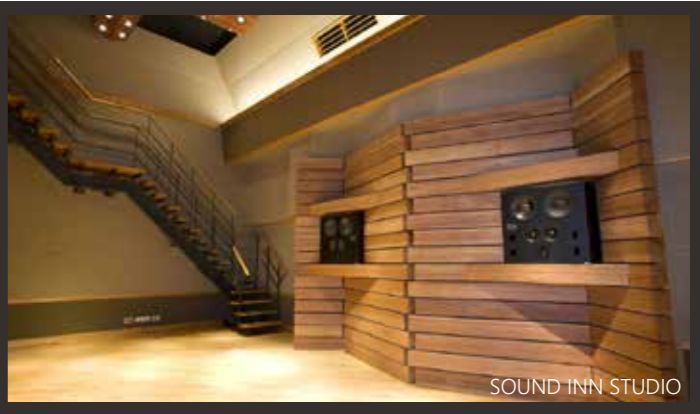

TABLE & DESK

NES221S

NOE FURNITURE

NES MONITOR SYSTEM