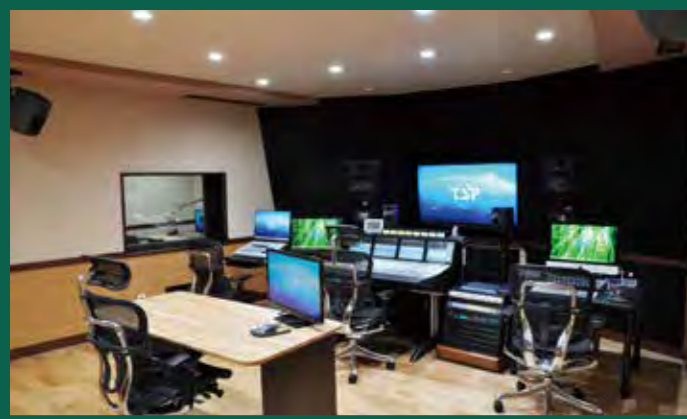

TOKYO SOUND PRODUCTION

MOI