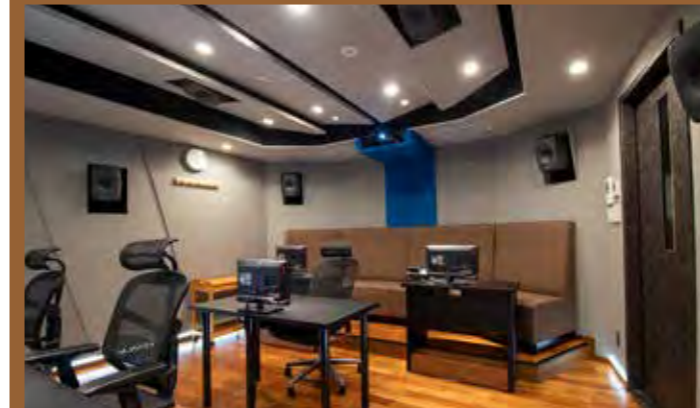

STUDIO ECHO

SHOCHIKU Media WorX

STUDIO DON JUAN

IYUNO STUDIOS (TOKYO TV CENTER)

ADR & FOLEY STUDIO

TOEI STUDIOS KYOTO

KANDA SQUARE HALL

TOKYO POLYTECHNIC UNIVERSITY (KOUGEI) / Nakano Campus