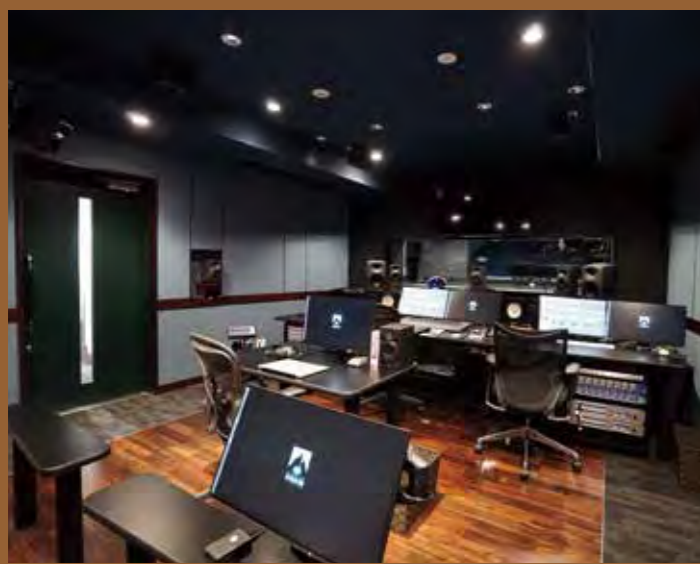

BLUE MOUNTAIN STUDIO