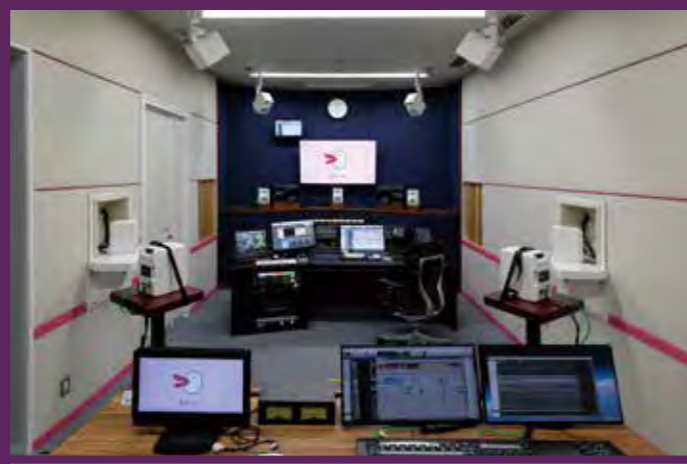

KTV (KANSAI TELEVISION CO. LTD.)